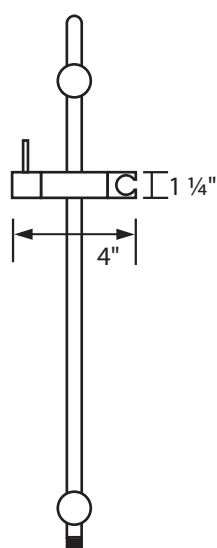

AURA AURA Slide Bar

Specification Sheet

Description

- » Adjustable height shower bar with adjustable top mounting bracket

ASC101

Dimensions

- » Width: 4"
- » Depth: 3"
- » Height: 26 7/8"

Available Finishes

- » Chrome, Brushed Nickel

Additional Notes

- »

Side View

Front View

Hose View