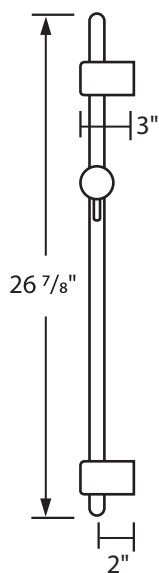

AURA AURA Slide Bar

Specification Sheet

Description

- » Adjustable height shower bar with adjustable top mounting bracket

ASC101

Dimensions

- » Width: 4"
- » Depth: 3"
- » Height: 26 7/8"

Available Finishes

- » Chrome, Brushed Nickel

Additional Notes

- »

Side View

Front View

Hose View