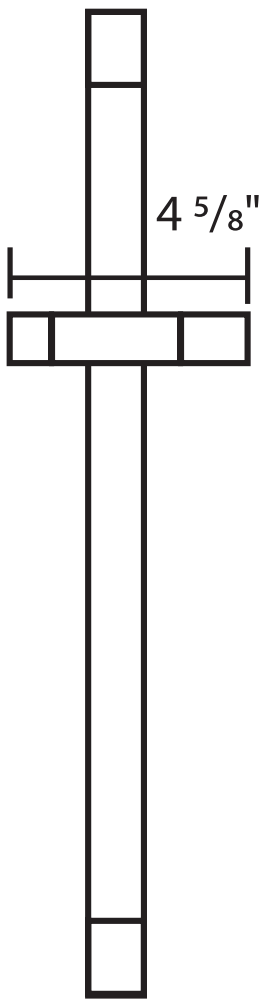

UNITY

SLIDE BAR

ASC150

FRONT VIEW

SIDE VIEW

HOSE

DESCRIPTION

- Square Design
- Adjustable Height Shower Bar

AVAILABLE FINISHES

- Chrome
- Matte Black

ADDITIONAL NOTES

- Hand Held Shower Head Sold Separately

Dimensions of fixtures are approximate and may vary $\pm 6\text{mm}$ ($1/4"$). Structure measurements must be verified against the unit to ensure proper fit.