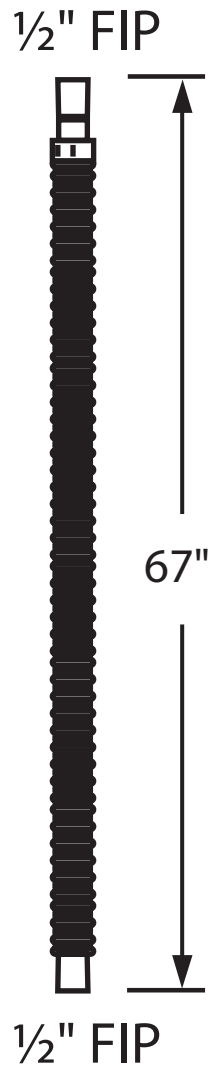

UNITY

SLIDE BAR

ASC150

FRONT VIEW

SIDE VIEW

HOSE

DESCRIPTION

- Square Design
- Adjustable Height Shower Bar

AVAILABLE FINISHES

- Chrome
- Matte Black

ADDITIONAL NOTES

- Hand Held Shower Head Sold Separately

Dimensions of fixtures are approximate and may vary $\pm 6\text{mm}$ ($1/4"$). Structure measurements must be verified against the unit to ensure proper fit.