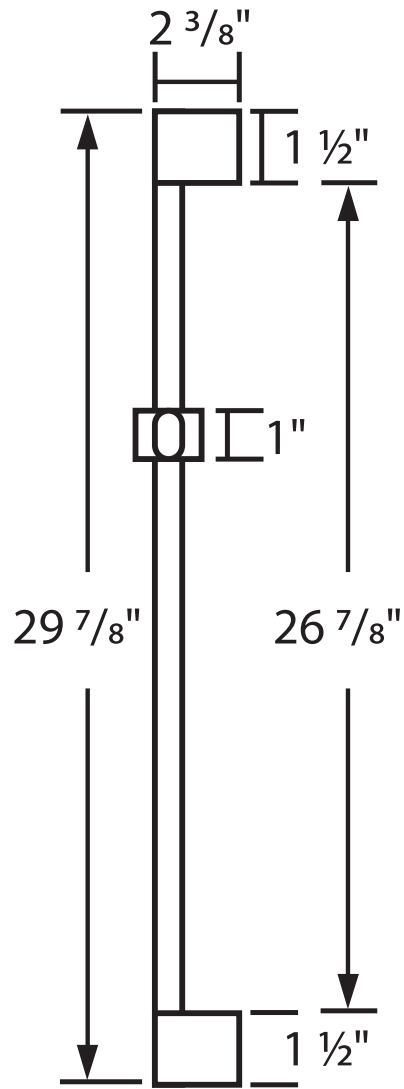

UNITY

SLIDE BAR

ASC150

FRONT VIEW

SIDE VIEW

HOSE

DESCRIPTION

- Square Design
- Adjustable Height Shower Bar

AVAILABLE FINISHES

- Chrome
- Matte Black

ADDITIONAL NOTES

- Hand Held Shower Head Sold Separately

Dimensions of fixtures are approximate and may vary $\pm 6\text{mm}$ ($1/4"$). Structure measurements must be verified against the unit to ensure proper fit.