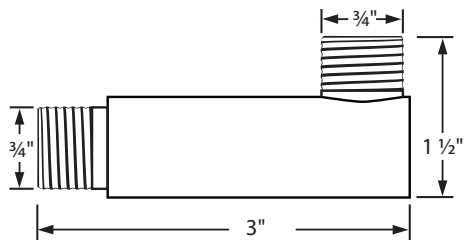

Description

- » Wall Union
- » Includes Nipple
- » Round Modern Design

ASC330

Dimensions

- » Length: 3"
- » Width: 1"
- » Height: 1 ½"

Available Finishes

- » Chrome, Brushed Nickel

Additional Notes

Compatibility

- » Compatible with Most Shower Kits

Wall Union Side View

Trim Front View