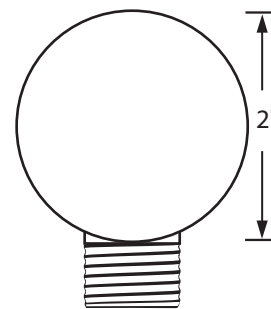

### Description

- » Wall Union
- » Includes Nipple and Valve Body
- » Round Modern Design
- » 1/2" Outlet Male
- » 1/2" Inlet Female NPT

### Dimensions

- » Length: 1 6/16"
- » Width: 2"
- » Height: 2"

### Additional Notes

- Compatibility
- » Compatible with Most Shower Kits

Item	Description	Qty
1	Thread Pipe	1
2	O Ring	1
3	Decorative Cover	1
4	O Ring	1
5	Shower Connection Nut	1

Union Side View

Union Front View

Nipple Side View