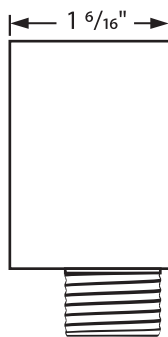

Union Front View