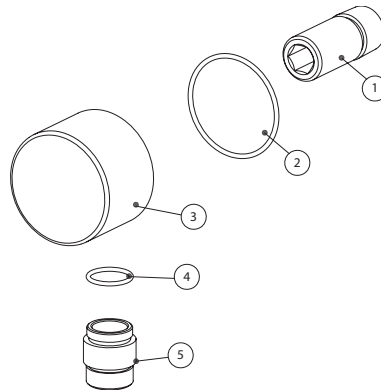

### Description

- » Wall Union
- » Includes Nipple and Valve Body
- » Round Modern Design
- » 1/2" Outlet Male
- » 1/2" Inlet Female NPT

### Dimensions

- » Length: 1 6/16"
- » Width: 2"
- » Height: 2"

### Additional Notes

- Compatibility
- » Compatible with Most Shower Kits

Item	Description	Qty
1	Thread Pipe	1
2	O Ring	1
3	Decorative Cover	1
4	O Ring	1
5	Shower Connection Nut	1

Union Side View

Union Front View