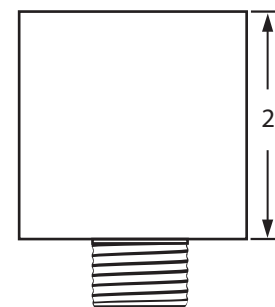

AURA Wall Union

Specification Sheet

ASC342-CH

Description

- » Wall Union
- » Includes Nipple and Valve Body
- » Square Modern Design
- » 1/2" Outlet Male
- » 1/2" Inlet Female NPT

Dimensions

- » Length: 1 6/16"
- » Width: 2"
- » Height: 2"

Available Finishes

- » Chrome

Additional Notes

- Compatibility
- » Compatible with Most Shower Kits

Item	Description	Qty
1	Thread Pipe	1
2	O Ring	1
3	Decorative Cover	1
4	O Ring	1
5	Shower Connection Nut	1

Union Side View

Union Front View

Nipple Side View