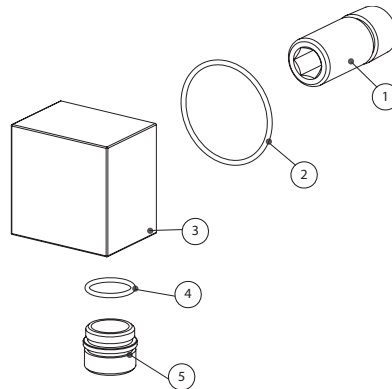

AURA Wall Union

Specification Sheet

ASC342-CH

Description

- » Wall Union
- » Includes Nipple and Valve Body
- » Square Modern Design
- » 1/2" Outlet Male
- » 1/2" Inlet Female NPT

Dimensions

- » Length: 1 6/16"
- » Width: 2"
- » Height: 2"

Available Finishes

- » Chrome

Additional Notes

- Compatibility
- » Compatible with Most Shower Kits

Item	Description	Qty
1	Thread Pipe	1
2	O Ring	1
3	Decorative Cover	1
4	O Ring	1
5	Shower Connection Nut	1

Union Side View

Union Front View

Nipple Side View