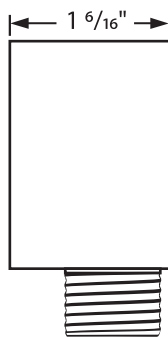

AURA Wall Union

Specification Sheet

ASC342-CH

Description

- » Wall Union
- » Includes Nipple and Valve Body
- » Square Modern Design
- » 1/2" Outlet Male
- » 1/2" Inlet Female NPT

Dimensions

- » Length: 1 6/16"
- » Width: 2"
- » Height: 2"

Available Finishes

- » Chrome

Additional Notes

- Compatibility
- » Compatible with Most Shower Kits

Item	Description	Qty
1	Thread Pipe	1
2	O Ring	1
3	Decorative Cover	1
4	O Ring	1
5	Shower Connection Nut	1

Union Side View

Union Front View

Nipple Side View