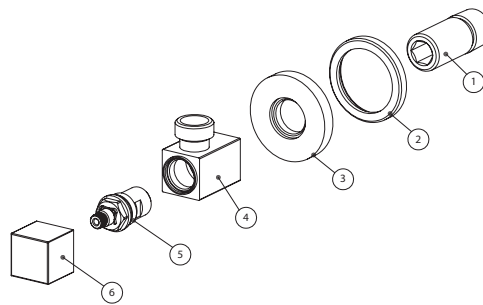

AURA Wall Union w/ Shut off

Specification Sheet

ASC348-CH

Description

- » Wall Union with Shut Off
- » Includes Nipple, Trim (Flange) and Valve Body
- » Square Modern Design
- » 1/2" Outlet Male
- » 1/2" Inlet Female NPT

Dimensions

- » Length: 1"
- » Width: 2 1/2"
- » Height: 1 1/2"

Available Finishes

- » Chrome

Additional Notes

1. Compatibility
2. » Compatible with Most Shower Kits

Item	Description	Qty
1	Thread Pipe	1
2	Washer	1
3	Decorative Cover	1
4	Valve	1
5	Valve Cartridge	1
6	Handle	1

Valve Side View