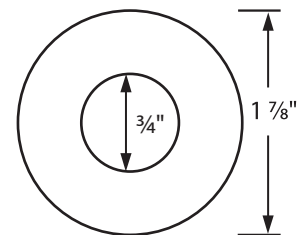

### Dimensions

- » Length: 1"
- » Width: 2 1/2"
- » Height: 1 1/2"

### Additional Notes

- Compatibility
- » Compatible with Most Shower Kits

Item	Description	Qty
1	Thread Pipe	1
2	Washer	1
3	Decorative Cover	1
4	Valve	1
5	Valve Cartridge	1
6	Handle	1

Valve Side View

Valve Front View

Trim Front View

Nipple Side View