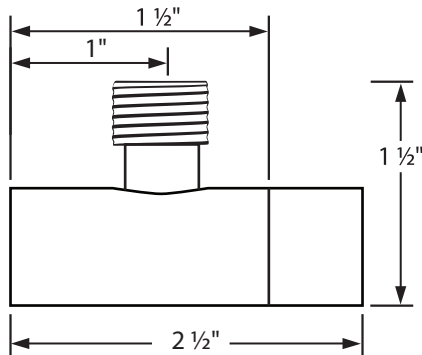

Valve Front View