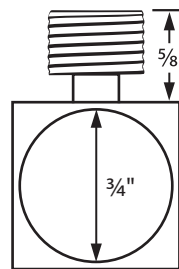

### Dimensions

- » Length: 1"
- » Width: 2 1/2"
- » Height: 1 1/2"

Trim Front View

Nipple Side View