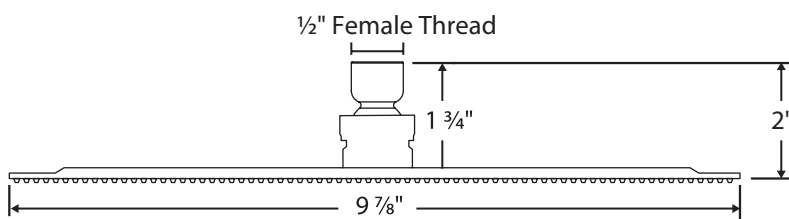

# AURA 10" RAINHEAD Shower Component

Specification Sheet

ASC610R

## Description

- » 10" Single Function Round Rainhead
- » Solid Brass Construction
- » Welded Construction
- » Ultra Thin Design For Maximum Pressure

## Dimensions

- » Width: 9 7/8"
- » Depth: 9 7/8"
- » Height: 2"

## Additional Notes

- » Rubber Spray Nozzles Prevent Mineral Buildup For An Easy Clean
- » Swivel Joint Connector

Side View

Bottom View