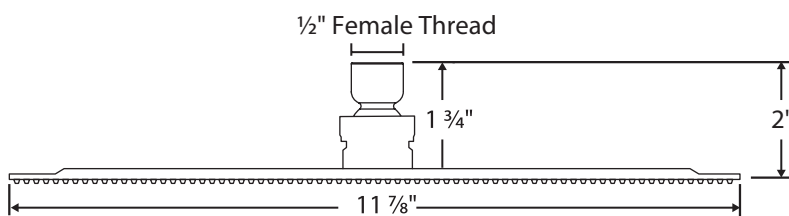

AURA 12" RAINHEAD Shower Component

Specification Sheet

ASC612R

Description

- » 12" Single Function Round Rainhead
- » Solid Brass Construction
- » Welded Construction
- » Ultra Thin Design For Maximum Pressure

Dimensions

- » Width: 11 7/8"
- » Depth: 11 7/8"
- » Height: 2"

Available Finishes

- » Chrome, Brushed Nickel

Additional Notes

- » Rubber Spray Nozzles Prevent Mineral Buildup For An Easy Clean
- » Swivel Joint Connector

Side View

Bottom View