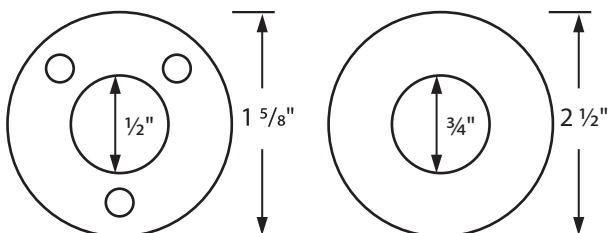

## Description

- » Shower Arm
- » Compatible with most Shower Kits
- » Includes Nipple and Trim

## Dimensions

- » Width: 1"
- » Depth: 1"
- » Height: 6 3/8"

## Additional Notes

Side View

Front View

Trim Front View

Nipple View