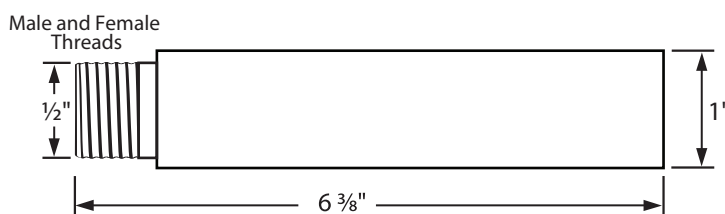

## Description

- » Shower Arm
- » Compatible with most Shower Kits
- » Includes Nipple and Trim

## Dimensions

- » Width: 1"
- » Depth: 1"
- » Height: 6 3/8"

## Additional Notes

Side View

Front View

Trim Front View

Nipple View