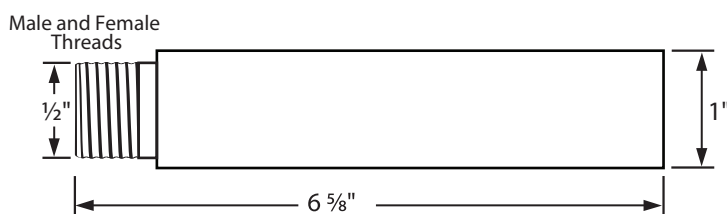

#### Description

- » Shower Arm
- » Compatible with most Shower Kits
- » Includes Nipple and Trim

#### Dimensions

- » Width: 1"
- » Depth: 1"
- » Height: 6 3/8"

#### Additional Notes

Side View

Front View

Trim Front View

Nipple View