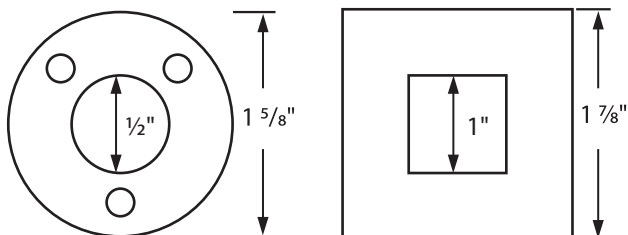

#### Description

- » Shower Arm
- » Compatible with most Shower Kits
- » Includes Nipple and Trim

#### Dimensions

- » Width: 1"
- » Depth: 1"
- » Height: 6 3/8"

#### Additional Notes

Side View

Front View

Trim Front View

Nipple View