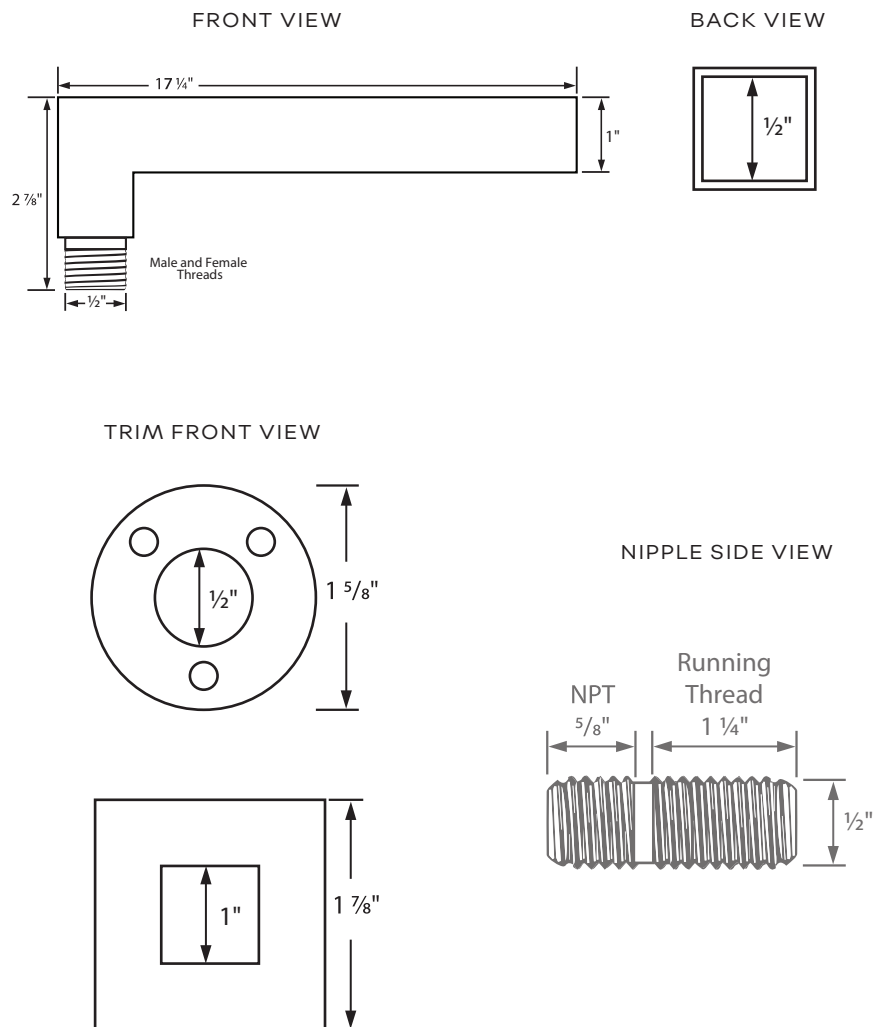

Shower Arm

ASC717-XX

DESCRIPTION

- Shower Arm
- Compatible with most Shower Kits
- Includes Nipple and Trim

DIMENSIONS

- Length: 17 1/4"
- Depth: 1"
- Height: 2 7/8"

AVAILABLE FINISHES

- CH: Chrome
- MB: Matte Black

ADDITIONAL NOTES

- Compatible with Most Shower Kits

Dimensions of fixtures are approximate and may vary ± 6mm (1/4"). Structure measurements must be verified against the unit to ensure proper fit.