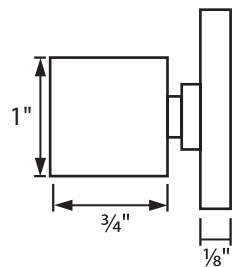

#### Description

- » Shower Arm
- » Compatible with most Shower Kits
- » Includes Nipple and Trim

#### Dimensions

- » Width: 1 7/8"
- » Depth: 1"
- » Height: 2 7/8"

#### Additional Notes

Side View

Front View

Trim Side View

Trim Front View

Nipple View