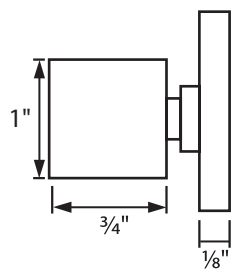

#### Description

- » Shower Arm
- » Compatible with most Shower Kits
- » Includes Nipple and Trim

#### Dimensions

- » Width: 14 1/8"
- » Depth: 1"
- » Height: 2 7/8"

#### Additional Notes

Side View

Front View

Trim Side View

Trim Front View

Nipple View