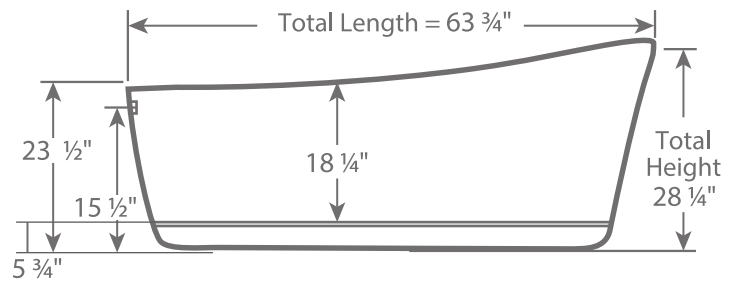

ALTO

Freestanding Bathtub

ATFAL6332T-XX

DESCRIPTION

- Made from Double Layer Acrylic
- High Gloss Finish
- Single Backrest
- Integrated Overflow
- End Drain

DIMENSIONS

- Length: 63 $\frac{3}{4}$ "
- Width: 31 $\frac{3}{4}$ "
- Height: 28 $\frac{1}{4}$ "

AVAILABLE FINISHES

- 10: Glossy White

ADDITIONAL NOTES

- Requires Drain ATO140

SIDE VIEW

TOP VIEW