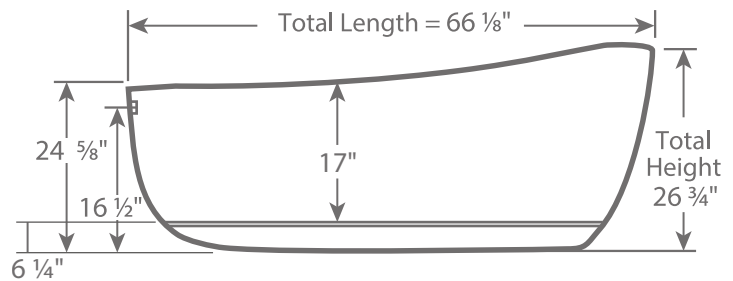

ARAN

Freestanding Bathtub

ATFAR6632T-XX

DESCRIPTION

- Made from Double Layer Acrylic
- High Gloss Finish
- Single Backrest
- Integrated Overflow
- End Drain

DIMENSIONS

- Length: 66 $\frac{1}{8}$ "
- Width: 31 $\frac{3}{4}$ "
- Height: 26 $\frac{3}{4}$ "

AVAILABLE FINISHES

- 10: Glossy White
- WB: Glossy White/Black

ADDITIONAL NOTES

- Requires Drain ATO140

SIDE VIEW

TOP VIEW