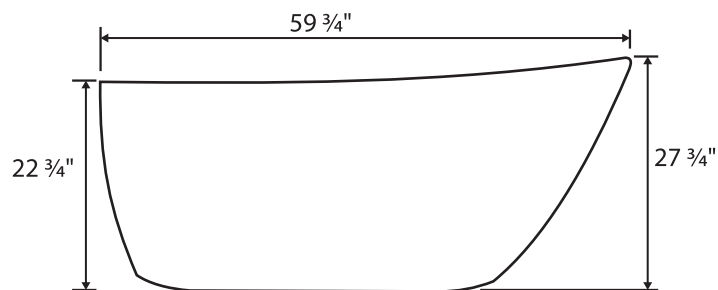

- » Width: 59 3/4"
- » Depth: 30"
- » Height: 28 3/8"

Available Finishes

- » White

Additional Notes

- » End Drain
- » Recommended Drain: A110-10
- » High Gloss Finish

Side View

Top View