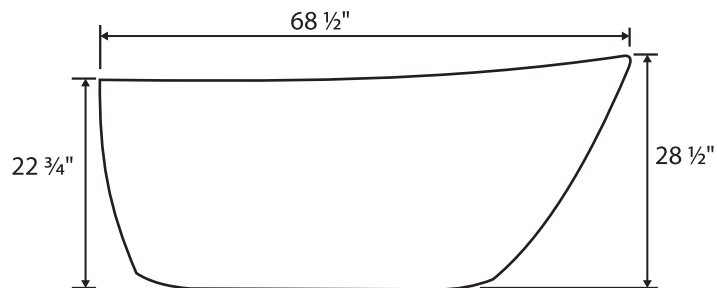

- » Width: 68 1/2"
- » Depth: 30 3/4"
- » Height: 28 1/2"

Available Finishes

- » White

Additional Notes

- » End Drain
- » Recommended Drain: A110-10
- » High Gloss Finish

Side View

Top View