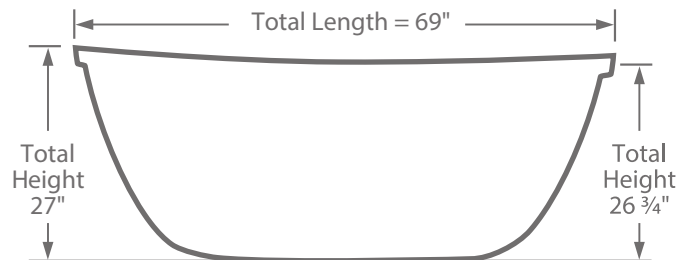

CARNABY

Freestanding Tub

ATFCAR6932T-10

DESCRIPTION

- Modern, Freestanding Bathtub
- Made from double layer acrylic
- Double backrest
- Intergrated overflow

DIMENSIONS

- Width: 69"
- Depth: 31"
- Height: 27"

ADDITIONAL NOTES

- Center Drain
- Recommended Drain: A110-10
- High Gloss Finish

Dimensions of fixtures are approximate and may vary \pm 6mm (1/4"). Structure measurements must be verified against the unit to ensure proper fit.

SIDE VIEW

TOP VIEW