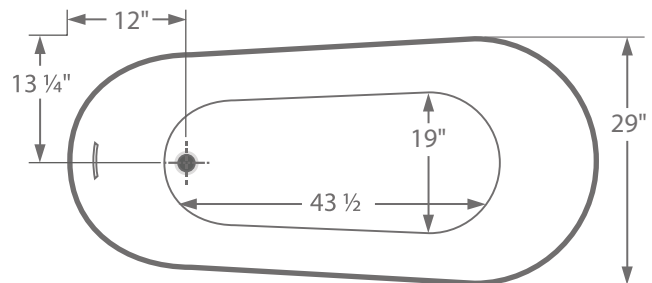

FIORI

Freestanding Bathtub

ATFFIO6330T-10

SIDE VIEW

TOP VIEW

DESCRIPTION

- Modern, Freestanding Bathtub
- Made from double layer acrylic
- High Gloss Finish
- Single backrest
- Intergrated overflow
- End Drain

DIMENSIONS

- Width: 63 1/8"
- Depth: 29"
- Height: 29 1/8"

AVAILABLE FINISHES

- 10: High Gloss White

ADDITIONAL NOTES

- Recommended Drain: ATO140
- ATO140 Available in Chrome, White & Black
- Overflow Available in Chrome, White & Black