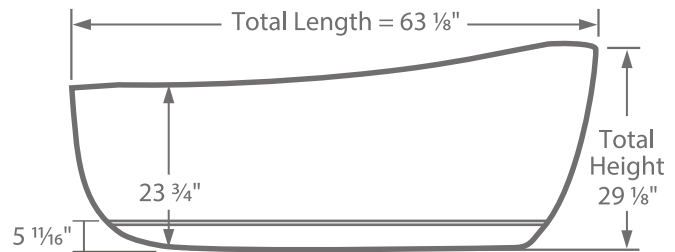

FIORI

Freestanding Bathtub

ATFFIO6330T-10

SIDE VIEW

TOP VIEW

DESCRIPTION

- Modern, Freestanding Bathtub
- Made from double layer acrylic
- High Gloss Finish
- Single backrest
- Intergrated overflow
- End Drain

DIMENSIONS

- Width: 63 1/8"
- Depth: 29"
- Height: 29 1/8"

AVAILABLE FINISHES

- 10: High Gloss White

ADDITIONAL NOTES

- Recommended Drain: ATO140
- ATO140 Available in Chrome, White & Black
- Overflow Available in Chrome, White & Black