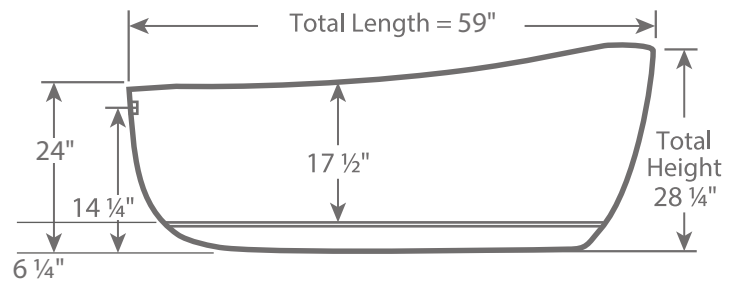

IKON

Freestanding Bathtub

ATFIK5929T-XX

DESCRIPTION

- Made from Double Layer Acrylic
- High Gloss Finish
- Single Backrest
- Integrated Overflow
- End Drain

DIMENSIONS

- Length: 59"
- Width: 28 $\frac{3}{8}$ "
- Height: 28 $\frac{1}{4}$ "

AVAILABLE FINISHES

- 10: Glossy White

ADDITIONAL NOTES

- Requires Drain ATO140

SIDE VIEW

TOP VIEW