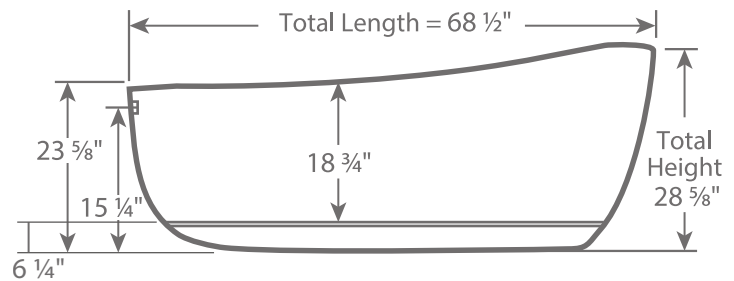

IKON

Freestanding Bathtub

ATFIK6831T-XX

DESCRIPTION

- Made from Double Layer Acrylic
- High Gloss Finish
- Single Backrest
- Integrated Overflow
- End Drain

DIMENSIONS

- Length: 68 1/2"
- Width: 30 3/4"
- Height: 28 5/8"

AVAILABLE FINISHES

- 10: Glossy White

ADDITIONAL NOTES

- Requires Drain ATO140

SIDE VIEW

TOP VIEW