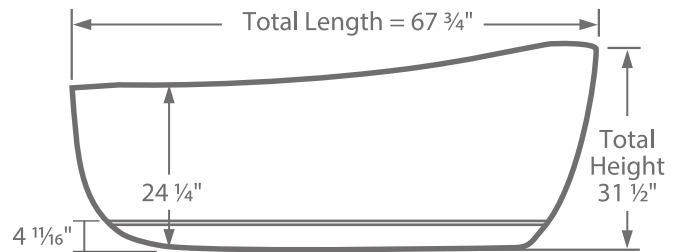

ADDITIONAL NOTES

- Recommended Drain: ATO140
- ATO140 Available in Chrome, White & Black
- Overflow Available in Chrome, White & Black

SIDE VIEW