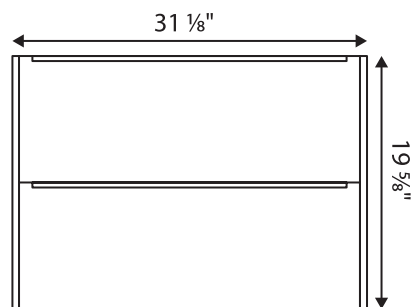

Description

- » 29" Base
- » Wallmount Vanity
- » Soft Close Drawers

Dimensions

- » Width: 31 5/8"
- » Depth: 18 7/8"
- » Height: 19 3/4"

Available Finishes

- » Mica, Sepia, Stone Grey, Shadow, Tobacco

Additional Notes

- » Includes Single Hole Vanity Sink: AVTCOS29
- » Available in Multiple Finishes
- » PVC Exterior
- » Cutout for Plumbing

Top View

Front View

Sink Top View

Sink Front View