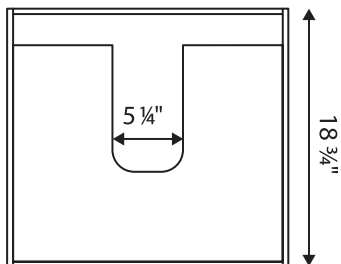

Description

- » 29" Base
- » Wallmount Vanity
- » Soft Close Drawers

Dimensions

- » Width: 31 5/8"
- » Depth: 18 7/8"
- » Height: 19 3/4"

Available Finishes

- » Mica, Sepia, Stone Grey, Shadow, Tobacco

Additional Notes

- » Includes Single Hole Vanity Sink: AVTCOS29
- » Available in Multiple Finishes
- » PVC Exterior
- » Cutout for Plumbing

Top View

Front View

Sink Top View

Sink Front View