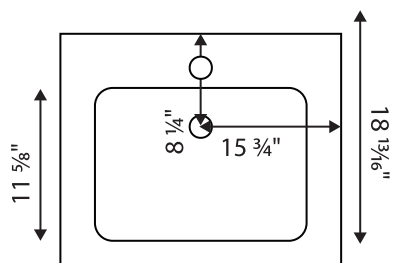

- » Includes Single Hole Vanity Sink: AVTCOS29
- » Available in Multiple Finishes
- » PVC Exterior
- » Cutout for Plumbing

Top View

Front View

Sink Top View

Sink Front View