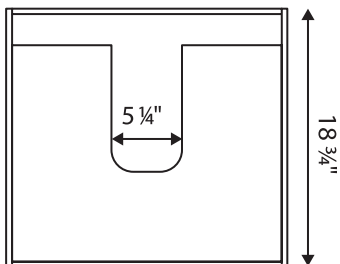

Description

- » 35" Base
- » Wallmount Vanity
- » Soft Close Drawers

Dimensions

- » Width: 35 3/16"
- » Depth: 18 3/4"
- » Height: 19 5/8"

Available Finishes

- » Mica, Sepia, Stone Grey, Shadow, Tobacco

Additional Notes

- » Includes Single Hole Vanity Sink: AVTCOS35
- » Available in Multiple Finishes
- » PVC Exterior
- » Cutout for Plumbing

Top View

Front View

Sink Top View

Sink Front View