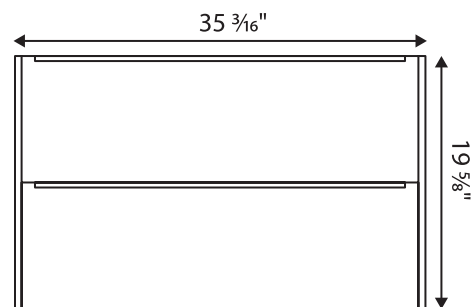

Description

- » 35" Base
- » Wallmount Vanity
- » Soft Close Drawers

Dimensions

- » Width: 35 3/16"
- » Depth: 18 3/4"
- » Height: 19 5/8"

Available Finishes

- » Mica, Sepia, Stone Grey, Shadow, Tobacco

Additional Notes

- » Includes Single Hole Vanity Sink: AVTCOS35
- » Available in Multiple Finishes
- » PVC Exterior
- » Cutout for Plumbing

Top View

Front View

Sink Top View

Sink Front View