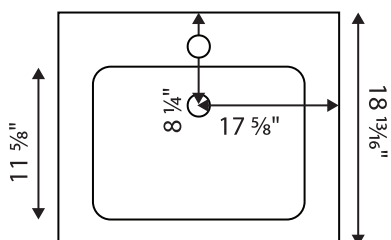

Description

- » 35" Base
- » Wallmount Vanity
- » Soft Close Drawers

Dimensions

- » Width: 35 3/16"
- » Depth: 18 3/4"
- » Height: 19 5/8"

Available Finishes

- » Mica, Sepia, Stone Grey, Shadow, Tobacco

Additional Notes

- » Includes Single Hole Vanity Sink: AVTCOS35
- » Available in Multiple Finishes
- » PVC Exterior
- » Cutout for Plumbing

Top View

Front View

Sink Top View

Sink Front View