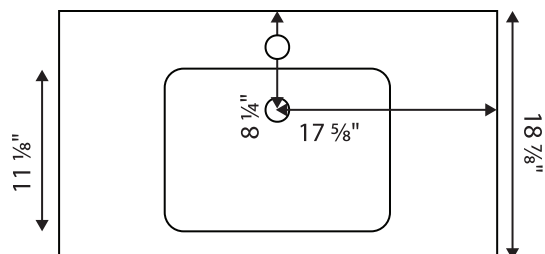

Description

- » 35" Base
- » Wallmount Vanity
- » Soft Close Drawers

Dimensions

- » Width: 35 $\frac{3}{16}$ "
- » Depth: 18 $\frac{3}{8}$ "
- » Height: 17 $\frac{3}{4}$ "

Available Finishes

- » Mica, Sepia, Stone Grey, Shadow, Tobacco

Additional Notes

- » Includes Single Hole Vanity Sink: AVTESP35
- » Available in Multiple Finishes
- » PVC Exterior
- » Cutout for Plumbing

Top View

Front View

Sink Top View

Sink Front View