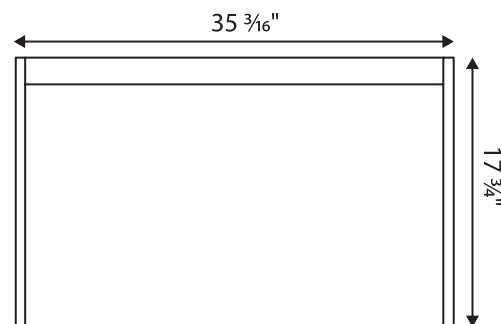

Description

- » 35" Base
- » Wallmount Vanity
- » Soft Close Drawers

Dimensions

- » Width: 35 $\frac{3}{16}$ "
- » Depth: 18 $\frac{3}{8}$ "
- » Height: 17 $\frac{3}{4}$ "

Available Finishes

- » Mica, Sepia, Stone Grey, Shadow, Tobacco

Additional Notes

- » Includes Single Hole Vanity Sink: AVTESP35
- » Available in Multiple Finishes
- » PVC Exterior
- » Cutout for Plumbing

Top View

Front View

Sink Top View

Sink Front View