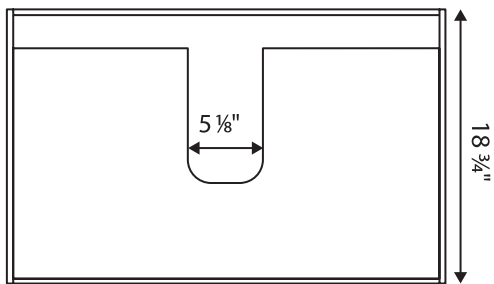

Description

- » 35" Base
- » Wallmount Vanity
- » Soft Close Drawers

Dimensions

- » Width: 35 $\frac{3}{16}$ "
- » Depth: 18 $\frac{3}{8}$ "
- » Height: 17 $\frac{3}{4}$ "

Available Finishes

- » Mica, Sepia, Stone Grey, Shadow, Tobacco

Additional Notes

- » Includes Single Hole Vanity Sink: AVTESP35
- » Available in Multiple Finishes
- » PVC Exterior
- » Cutout for Plumbing

Top View

Front View

Sink Top View

Sink Front View