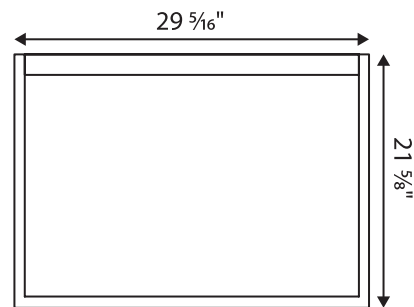

AURA FLISA Bathroom Vanity

Specification Sheet

AVBFLI29

Description

- » 29" Base
- » Wallmount Vanity
- » Soft Close Drawers

Dimensions

- » Width: 29 5/16"
- » Depth: 18 7/8"
- » Height: 21 5/8"

Available Finishes

- » Fifth Avenue/White, Secret/Black

Additional Notes

- » Includes Single Hole Vanity Sink: AVTFLI29
- » Available in Multiple Finishes
- » PVC Exterior
- » Cutout for Plumbing

Top View

Front View

Sink Top View

Sink Front View

Dimensions of fixtures are approximate and may vary $\pm 6\text{mm}$ (1/4"). Structure measurements must be verified against the unit to ensure proper fit.