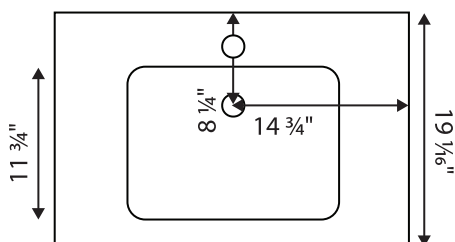

AURA FLISA Bathroom Vanity

Specification Sheet

AVBFLI29

Description

- » 29" Base
- » Wallmount Vanity
- » Soft Close Drawers

Dimensions

- » Width: 29 5/16"
- » Depth: 18 7/8"
- » Height: 21 5/8"

Available Finishes

- » Fifth Avenue/White, Secret/Black

Additional Notes

- » Includes Single Hole Vanity Sink: AVTFLI29
- » Available in Multiple Finishes
- » PVC Exterior
- » Cutout for Plumbing

Top View

Front View

Sink Top View

Sink Front View

Dimensions of fixtures are approximate and may vary $\pm 6\text{mm}$ (1/4"). Structure measurements must be verified against the unit to ensure proper fit.