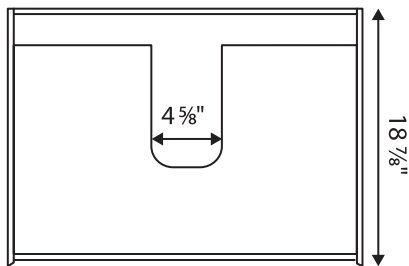

AURA FLISA Bathroom Vanity

Specification Sheet

AVBFLI29

Description

- » 29" Base
- » Wallmount Vanity
- » Soft Close Drawers

Dimensions

- » Width: 29 5/16"
- » Depth: 18 7/8"
- » Height: 21 5/8"

Available Finishes

- » Fifth Avenue/White, Secret/Black

Additional Notes

- » Includes Single Hole Vanity Sink: AVTFLI29
- » Available in Multiple Finishes
- » PVC Exterior
- » Cutout for Plumbing

Top View

Front View

Sink Top View

Sink Front View

Dimensions of fixtures are approximate and may vary $\pm 6\text{mm}$ (1/4"). Structure measurements must be verified against the unit to ensure proper fit.