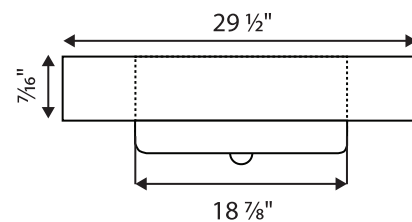

AURA FLISA Bathroom Vanity

Specification Sheet

AVBFLI29

Description

- » 29" Base
- » Wallmount Vanity
- » Soft Close Drawers

Dimensions

- » Width: 29 5/16"
- » Depth: 18 7/8"
- » Height: 21 5/8"

Available Finishes

- » Fifth Avenue/White, Secret/Black

Additional Notes

- » Includes Single Hole Vanity Sink: AVTFLI29
- » Available in Multiple Finishes
- » PVC Exterior
- » Cutout for Plumbing

Top View

Front View

Sink Top View

Sink Front View

Dimensions of fixtures are approximate and may vary $\pm 6\text{mm}$ (1/4"). Structure measurements must be verified against the unit to ensure proper fit.