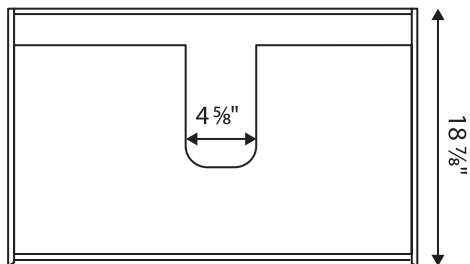

AURA FLISA Bathroom Vanity

Specification Sheet

AVBFLI35

Description

- » 35" Base
- » Wallmount Vanity
- » Soft Close Drawers

Dimensions

- » Width: 35 5/8"
- » Depth: 18 7/8"
- » Height: 21 5/8"

Available Finishes

- » Fifth Avenue/White, Secret/Black

Additional Notes

- » Includes Single Hole Vanity Sink: AVTFLI35
- » Available in Multiple Finishes
- » PVC Exterior
- » Cutout for Plumbing

Top View

Front View