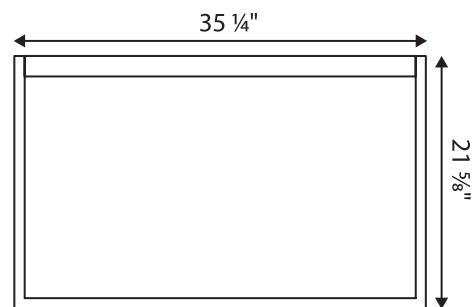

### Dimensions

- » Width: 35 5/8"
- » Depth: 18 7/8"
- » Height: 21 5/8"

### Additional Notes

- » Includes Single Hole Vanity Sink: AVTFLI35
- » Available in Multiple Finishes
- » PVC Exterior
- » Cutout for Plumbing

Top View

Front View

Sink Top View

Sink Front View