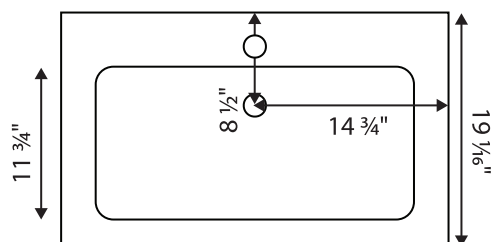

### Dimensions

- » Width: 35 5/8"
- » Depth: 18 7/8"
- » Height: 21 5/8"

### Additional Notes

- » Includes Single Hole Vanity Sink: AVTFLI35
- » Available in Multiple Finishes
- » PVC Exterior
- » Cutout for Plumbing

Top View

Front View

Sink Top View

Sink Front View