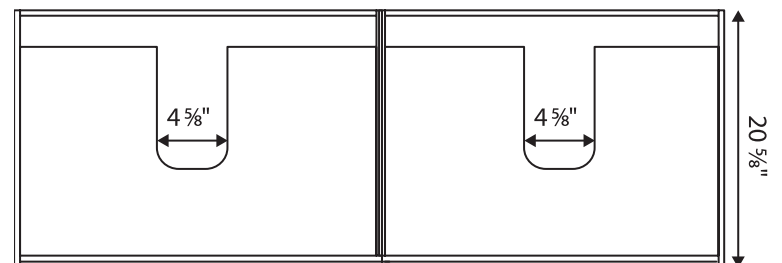

AURA FLISA Bathroom Vanity

Specification Sheet

AVBFLI59

Description

- » 59" Base
- » Wallmount Vanity
- » Soft Close Drawers

Dimensions

- » Width: 58 ¾"
- » Depth: 20 ⅝"
- » Height: 21 ⅝"

Available Finishes

- » Fifth Avenue/White, Secret/Black

Additional Notes

- » Includes Single Hole Vanity Sink: AVTFLI59
- » Available in Multiple Finishes
- » PVC Exterior
- » Cutout for Plumbing

Sink Front View

Front View

Sink Top View

Top View

Dimensions of fixtures are approximate and may vary $\pm 6\text{mm}$ (1/4"). Structure measurements must be verified against the unit to ensure proper fit.