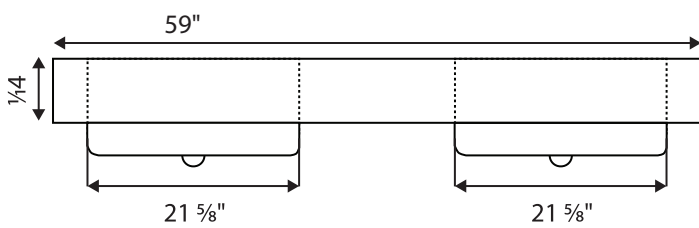

AURA FLISA Bathroom Vanity

Specification Sheet

AVBFLI59

Description

- » 59" Base
- » Wallmount Vanity
- » Soft Close Drawers

Dimensions

- » Width: 58 ¾"
- » Depth: 20 ⅝"
- » Height: 21 ⅝"

Available Finishes

- » Fifth Avenue/White, Secret/Black

Additional Notes

- » Includes Single Hole Vanity Sink: AVTFLI59
- » Available in Multiple Finishes
- » PVC Exterior
- » Cutout for Plumbing

Sink Front View

Front View

Sink Top View

Top View

Dimensions of fixtures are approximate and may vary $\pm 6\text{mm}$ (1/4"). Structure measurements must be verified against the unit to ensure proper fit.