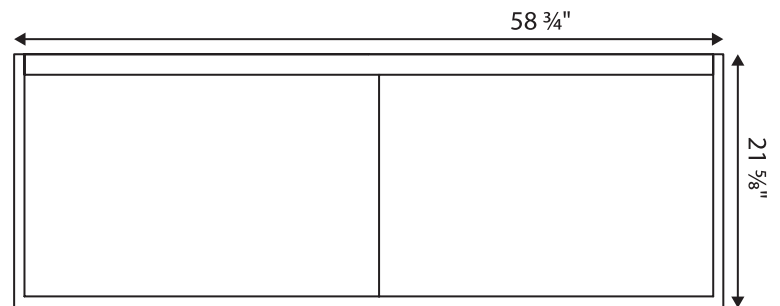

AURA FLISA Bathroom Vanity

Specification Sheet

AVBFLI59

Description

- » 59" Base
- » Wallmount Vanity
- » Soft Close Drawers

Dimensions

- » Width: 58 ¾"
- » Depth: 20 ⅝"
- » Height: 21 ⅝"

Available Finishes

- » Fifth Avenue/White, Secret/Black

Additional Notes

- » Includes Single Hole Vanity Sink: AVTFLI59
- » Available in Multiple Finishes
- » PVC Exterior
- » Cutout for Plumbing

Sink Front View

Front View

Sink Top View

Top View

Dimensions of fixtures are approximate and may vary $\pm 6\text{mm}$ (1/4"). Structure measurements must be verified against the unit to ensure proper fit.