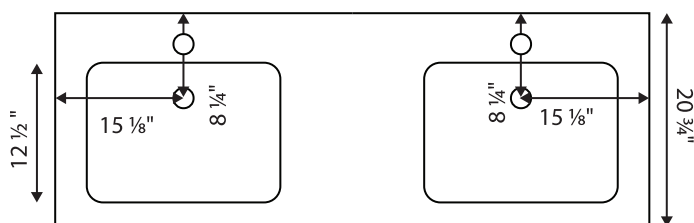

AURA FLISA Bathroom Vanity

Specification Sheet

AVBFLI59

Description

- » 59" Base
- » Wallmount Vanity
- » Soft Close Drawers

Dimensions

- » Width: 58 ¾"
- » Depth: 20 ⅝"
- » Height: 21 ⅝"

Available Finishes

- » Fifth Avenue/White, Secret/Black

Additional Notes

- » Includes Single Hole Vanity Sink: AVTFLI59
- » Available in Multiple Finishes
- » PVC Exterior
- » Cutout for Plumbing

Sink Front View

Front View

Sink Top View

Top View

Dimensions of fixtures are approximate and may vary $\pm 6\text{mm}$ (1/4"). Structure measurements must be verified against the unit to ensure proper fit.