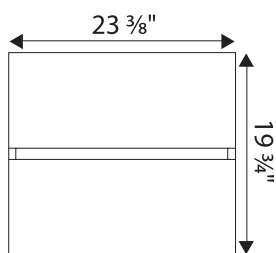

Description

- » 23" Base Cabinet (2 Drawers)
- » Walmount Vanity
- » Soft Close Doors

Dimensions

- » Width: 23 3/8"
- » Depth: 18 3/4"
- » Height: 19 3/4"

Available Finishes

- » High Gloss White, Smoke, Charcoal

Additional Notes

- » Single Polymer Sink
- » Available in Multiple Finishes
- » PVC Exterior
- » Cutout for Plumbing

Front View

Top View

Sink Top View

Sink Front View