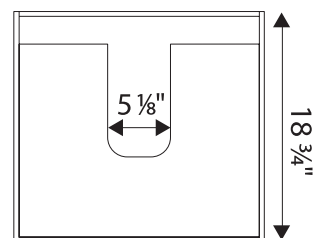

Description

- » 23" Base Cabinet (2 Drawers)
- » Walmount Vanity
- » Soft Close Doors

Dimensions

- » Width: 23 3/8"
- » Depth: 18 3/4"
- » Height: 19 3/4"

Available Finishes

- » High Gloss White, Smoke, Charcoal

Additional Notes

- » Single Polymer Sink
- » Available in Multiple Finishes
- » PVC Exterior
- » Cutout for Plumbing

Front View

Top View

Sink Top View

Sink Front View