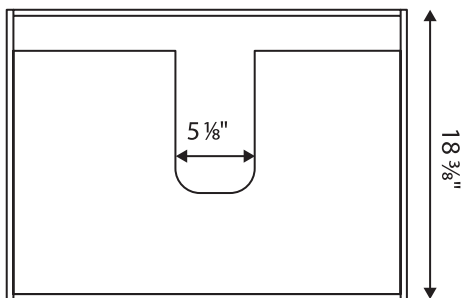

Description

- » 31" Base
- » Wallmount Vanity
- » Soft Close Drawers

Dimensions

- » Width: 31 3/8"
- » Depth: 18 3/8"
- » Height: 19 3/4"

Available Finishes

- » High Gloss White, Smoke, Charcoal

Additional Notes

- » Includes Single Hole Vanity Sink: AVTMOD31
- » Available in Multiple Finishes
- » PVC Exterior
- » Cutout for Plumbing

Top View

Front View