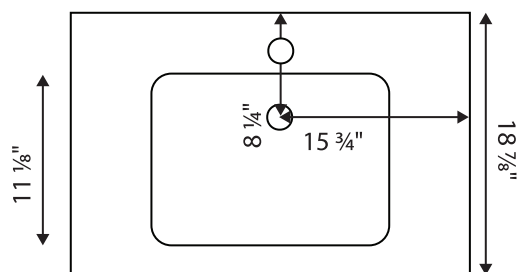

#### Dimensions

- » Width: 31 3/8"
- » Depth: 18 3/8"
- » Height: 19 3/4"

#### Additional Notes

- » Includes Single Hole Vanity Sink: AVTMOD31
- » Available in Multiple Finishes
- » PVC Exterior
- » Cutout for Plumbing

Top View

Front View

Sink Top View

Sink Front View