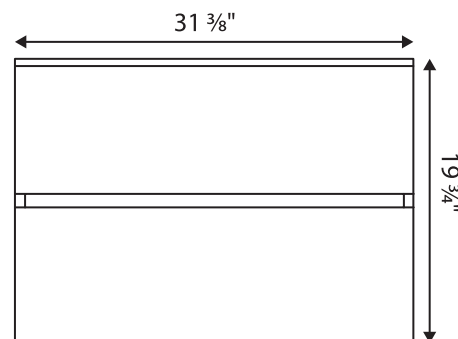

Description

- » 31" Base
- » Wallmount Vanity
- » Soft Close Drawers

Dimensions

- » Width: 31 3/8"
- » Depth: 18 3/8"
- » Height: 19 3/4"

Available Finishes

- » High Gloss White, Smoke, Charcoal

Additional Notes

- » Includes Single Hole Vanity Sink: AVTMOD31
- » Available in Multiple Finishes
- » PVC Exterior
- » Cutout for Plumbing

Top View

Front View