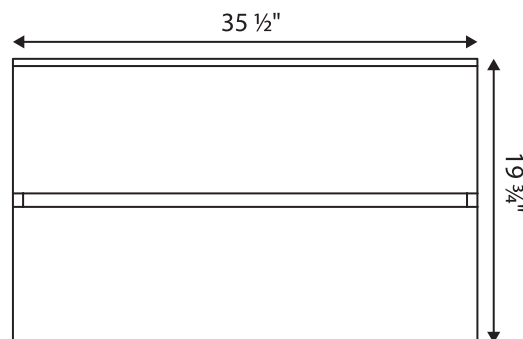

#### Description

- » 35" Base
- » Wallmount Vanity
- » Soft Close Drawers

#### Dimensions

- » Width: 35 1/2"
- » Depth: 18 3/8"
- » Height: 19 3/4"

#### Additional Notes

- » Includes Single Hole Vanity Sink: AVTMOD35
- » Available in Multiple Finishes
- » PVC Exterior
- » Cutout for Plumbing

Top View

Front View

Sink Top View

Sink Front View