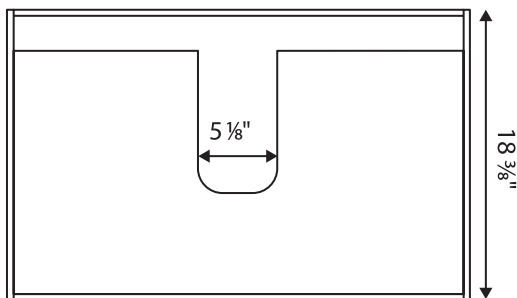

Description

- » 35" Base
- » Wallmount Vanity
- » Soft Close Drawers

Dimensions

- » Width: 35 1/2"
- » Depth: 18 3/8"
- » Height: 19 3/4"

Available Finishes

- » High Gloss White, Smoke, Charcoal

Additional Notes

- » Includes Single Hole Vanity Sink: AVTMOD35
- » Available in Multiple Finishes
- » PVC Exterior
- » Cutout for Plumbing

Top View

Front View