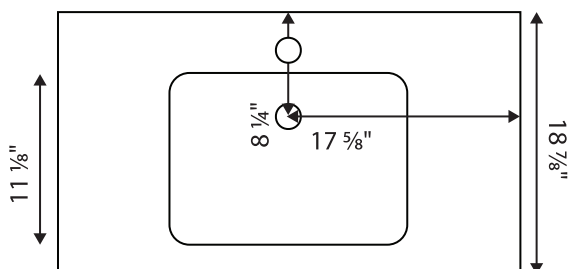

#### Dimensions

- » Width: 35 1/2"
- » Depth: 18 3/8"
- » Height: 19 3/4"

#### Additional Notes

- » Includes Single Hole Vanity Sink: AVTMOD35
- » Available in Multiple Finishes
- » PVC Exterior
- » Cutout for Plumbing

Top View

Front View

Sink Top View

Sink Front View