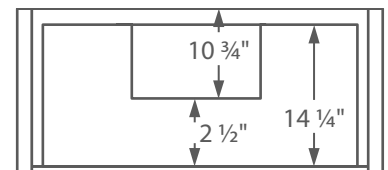

PLATO

Bathroom Vanity

AVBPLA2421-XX

FRONT VIEW

SIDE VIEW

TOP VIEW

DESCRIPTION

- 48" Base Cabinet (3 Drawers)
- Floormount Vanity
- Modular Design
- Soft Close Doors

DIMENSIONS

- Width: 24"
- Depth: 21 1/2"
- Height: 33 7/8"

AVAILABLE FINISHES

- **CE:** Cement
- **SE:** Sepia
- **CH:** Charcoal
- **WH:** High Gloss White

ADDITIONAL NOTES

- Single Sink
- Available in Multiple Finishes