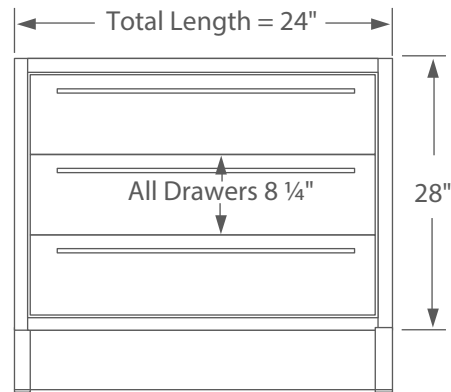

PLATO

Bathroom Vanity

AVBPLA2421-XX

FRONT VIEW

SIDE VIEW

TOP VIEW

DESCRIPTION

- 48" Base Cabinet (3 Drawers)
- Floormount Vanity
- Modular Design
- Soft Close Doors

DIMENSIONS

- Width: 24"
- Depth: 21 1/2"
- Height: 33 7/8"

AVAILABLE FINISHES

- **CE:** Cement
- **SE:** Sepia
- **CH:** Charcoal
- **WH:** High Gloss White

ADDITIONAL NOTES

- Single Sink
- Available in Multiple Finishes