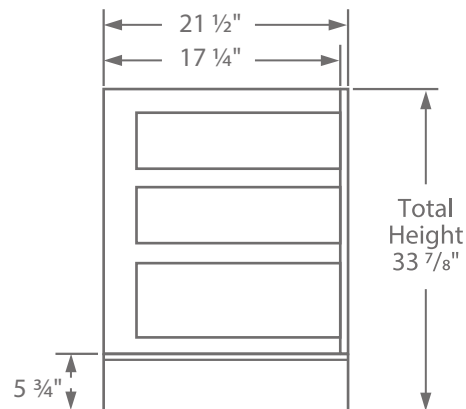

PLATO

Bathroom Vanity

AVBPLA2421-XX

FRONT VIEW

SIDE VIEW

TOP VIEW

DESCRIPTION

- 48" Base Cabinet (3 Drawers)
- Floormount Vanity
- Modular Design
- Soft Close Doors

DIMENSIONS

- Width: 24"
- Depth: 21 1/2"
- Height: 33 7/8"

AVAILABLE FINISHES

- **CE:** Cement
- **SE:** Sepia
- **CH:** Charcoal
- **WH:** High Gloss White

ADDITIONAL NOTES

- Single Sink
- Available in Multiple Finishes