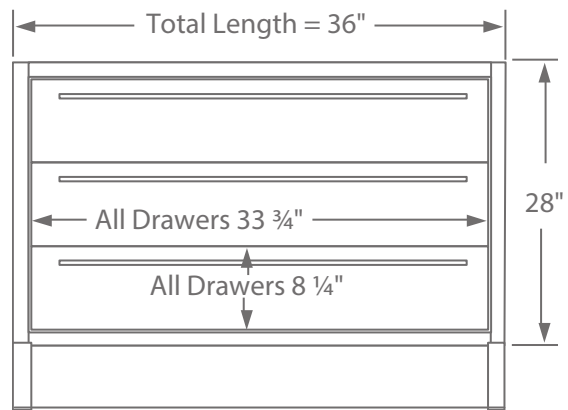

ADDITIONAL NOTES

- Single Sink
- Available in Multiple Finishes

FRONT VIEW