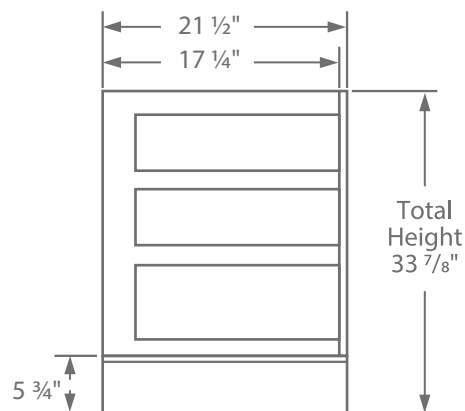

PLATO

Bathroom Vanity

AVBPLA3621-XX

DESCRIPTION

- 36" Base Cabinet (3 Drawers)
- Floormount Vanity
- Modular Design
- Soft Close Doors

DIMENSIONS

- Width: 36"
- Depth: 21 1/2"
- Height: 33 7/8"

AVAILABLE FINISHES

- **CE:** Cement
- **SE:** Sepia
- **CH:** Charcoal
- **WH:** High Gloss White

ADDITIONAL NOTES

- Single Sink
- Available in Multiple Finishes

FRONT VIEW

SIDE VIEW

TOP VIEW