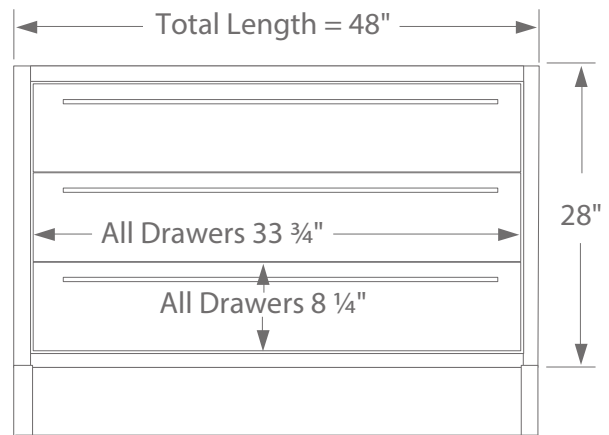

ADDITIONAL NOTES

- Single Sink
- Available in Multiple Finishes

FRONT VIEW