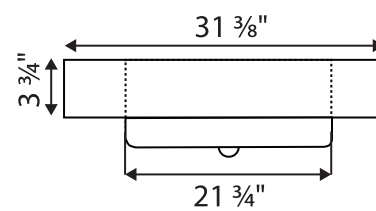

AURA VERO Bathroom Vanity

Specification Sheet

AVBVER3218

Description

- » Melamine Construction
- » Two Soft Close Doors
- » Cut Out For Plumbing
- » Floormount

Dimensions

- » Width: 31 1/4"
- » Depth: 18 3/4"
- » Height: 29 9/16"

Available Finishes

- » Cement, Sepia, Stone Grey, Shadaw, Tobacco, White

Additional Notes

- » Includes Single Hole Vanity Sink: AVTVR3218

Top View

Front View

Sink Top View

Sink Front View

Dimensions of fixtures are approximate and may vary $\pm 6\text{mm}$ (1/4"). Structure measurements must be verified against the unit to ensure proper fit.