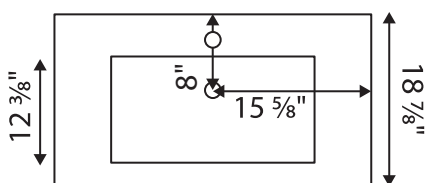

AURA VERO Bathroom Vanity

Specification Sheet

AVBVER3218

Description

- » Melamine Construction
- » Two Soft Close Doors
- » Cut Out For Plumbing
- » Floormount

Dimensions

- » Width: 31 1/4"
- » Depth: 18 3/4"
- » Height: 29 9/16"

Available Finishes

- » Cement, Sepia, Stone Grey, Shadaw, Tobacco, White

Additional Notes

- » Includes Single Hole Vanity Sink: AVTVR3218

Top View

Front View

Sink Top View

Sink Front View

Dimensions of fixtures are approximate and may vary $\pm 6\text{mm}$ (1/4"). Structure measurements must be verified against the unit to ensure proper fit.