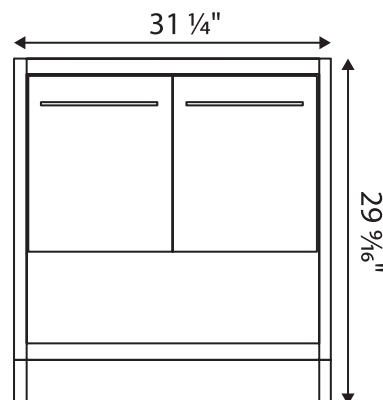

AURA VERO Bathroom Vanity

Specification Sheet

AVBVER3218

Description

- » Melamine Construction
- » Two Soft Close Doors
- » Cut Out For Plumbing
- » Floormount

Dimensions

- » Width: 31 1/4"
- » Depth: 18 3/4"
- » Height: 29 9/16"

Available Finishes

- » Cement, Sepia, Stone Grey, Shadaw, Tobacco, White

Additional Notes

- » Includes Single Hole Vanity Sink: AVTVR3218

Top View

Front View

Dimensions of fixtures are approximate and may vary $\pm 6\text{mm}$ (1/4"). Structure measurements must be verified against the unit to ensure proper fit.