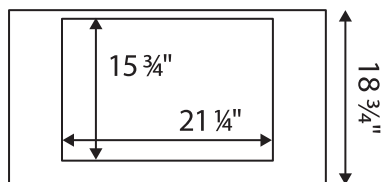

AURA VERO Bathroom Vanity

Specification Sheet

AVBVER3218

Description

- » Melamine Construction
- » Two Soft Close Doors
- » Cut Out For Plumbing
- » Floormount

Dimensions

- » Width: 31 1/4"
- » Depth: 18 3/4"
- » Height: 29 9/16"

Available Finishes

- » Cement, Sepia, Stone Grey, Shadaw, Tobacco, White

Additional Notes

- » Includes Single Hole Vanity Sink: AVTVR3218

Top View

Dimensions of fixtures are approximate and may vary $\pm 6\text{mm}$ (1/4"). Structure measurements must be verified against the unit to ensure proper fit.