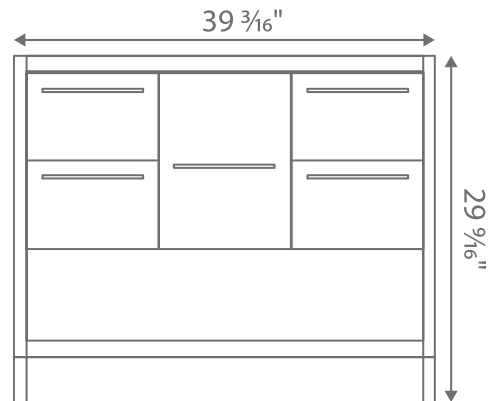

VERO

Bathroom Vanity

AVBVER3918-XX

DESCRIPTION

- 39" Base Cabinet (1 Door, 4 Drawers)
- Floormount Vanity
- Modular Design
- Soft Close Doors

DIMENSIONS

- Width: 39 ³/₁₆"
- Depth: 18 ⁵/₈"
- Height: 29 ⁹/₁₆"

AVAILABLE FINISHES

- **CE:** Cement
- **SE:** Sepia
- **SG:** Stone Grey
- **SH:** Shadow
- **TO:** Tobacco
- **WH:** High Gloss White

ADDITIONAL NOTES

- Single Sink
- Available in Multiple Finishes

FRONT VIEW