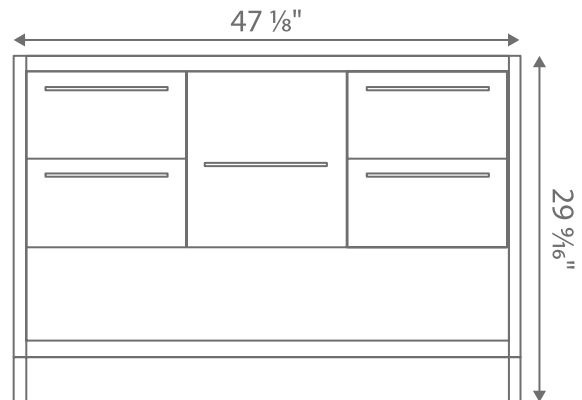

ADDITIONAL NOTES

- Single Sink
- Available in Multiple Finishes

FRONT VIEW