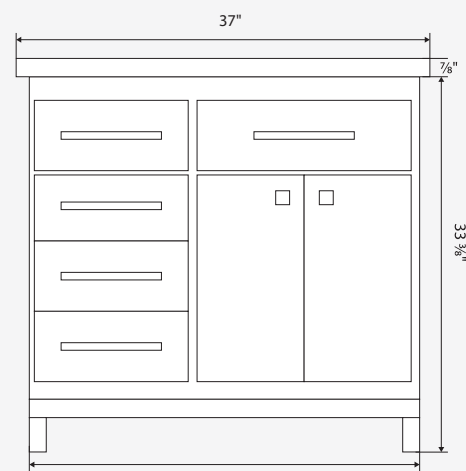

DIMENSIONS

Vanity

- Width: 36 1/4"
- Depth: 21 7/8"
- Height: 33 3/8"

Countertop

- Width: 37"
- Depth: 22"
- Height: 7/8"

Available Finishes

- White
- Navy

FRONT VIEW

TOP VIEW

Dimensions of fixtures are approximate and may vary $\pm 6\text{mm}$ (1/4"). Structure measurements must be verified against the unit to ensure proper fit.

LAUREL37QU