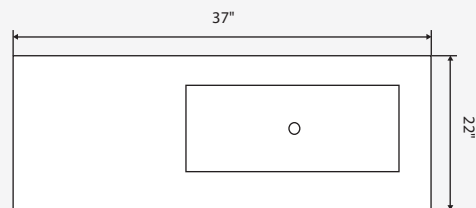

DIMENSIONS

Vanity

- Width: 36 1/4"
- Depth: 21 7/8"
- Height: 33 3/8"

Countertop

- Width: 37"
- Depth: 22"
- Height: 7/8"

Available Finishes

- White
- Navy

FRONT VIEW

TOP VIEW

Dimensions of fixtures are approximate and may vary $\pm 6\text{mm}$ (1/4"). Structure measurements must be verified against the unit to ensure proper fit.

LAUREL37QU