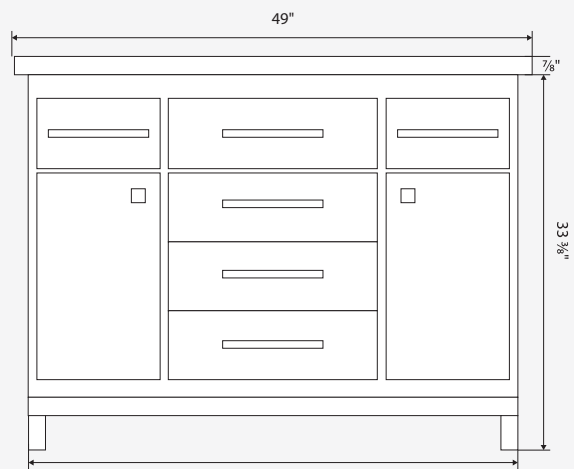

SERIES

Laurel

DESCRIPTION

Bathroom Vanity

- Highly water-resistant low V.O.C. sealed finish
- Deep Doweled Draws with Side Mounted Drawer Slides
- Soft Close Door
- Solid Wood Construction
- CUPC UPC Certified Faucet Options
- Available in Two Colours
- Two Doors, Five Drawers

DIMENSIONS

Vanity

- Width: 48 1/2"
- Depth: 21 7/8"
- Height: 33 3/8"

Countertop

- Width: 49"
- Depth: 22"
- Height: 7/8"

Available Finishes

- White
- Light Grey

FRONT VIEW

TOP VIEW

Dimensions of fixtures are approximate and may vary \pm 6mm (1/4"). Structure measurements must be verified against the unit to ensure proper fit.

LAUREL49QU