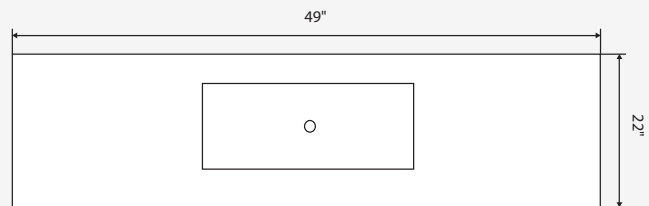

DIMENSIONS

Vanity

- Width: 48 1/2"
- Depth: 21 7/8"
- Height: 33 3/8"

Countertop

- Width: 49"
- Depth: 22"
- Height: 7/8"

Available Finishes

- White
- Light Grey

FRONT VIEW

TOP VIEW

Dimensions of fixtures are approximate and may vary \pm 6mm (1/4"). Structure measurements must be verified against the unit to ensure proper fit.

LAUREL49QU