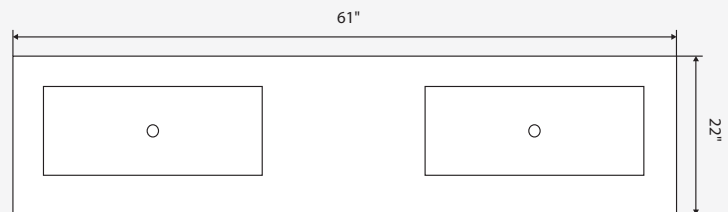

SERIES

Laurel

DESCRIPTION

Bathroom Vanity

- Highly water-resistant low V.O.C. sealed finish
- Deep Doweled Draws with Side Mounted Drawer Slides
- Soft Close Door
- Solid Wood Construction
- CUPC UPC Certified Faucet Options
- Available in Two Colours
- Four Doors, Four Drawers

DIMENSIONS

Vanity

- Width: 60 3/8"
- Depth: 21 7/8"
- Height: 33 3/8"

Double Countertop

- Width: 61"
- Depth: 22"
- Height: 7/8"

Available Finishes

- White
- Light Grey

FRONT VIEW

TOP VIEW

Dimensions of fixtures are approximate and may vary $\pm 6\text{mm}$ (1/4"). Structure measurements must be verified against the unit to ensure proper fit.

LAUREL60DQU