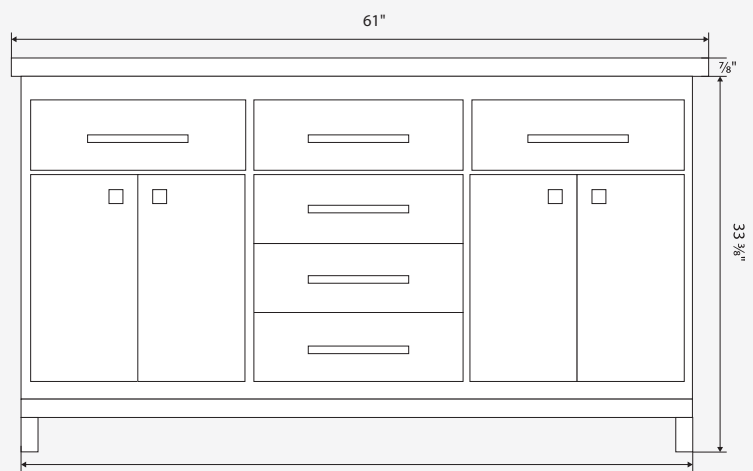

SERIES

Laurel

DESCRIPTION

Bathroom Vanity

- Highly water-resistant low V.O.C. sealed finish
- Deep Doweled Draws with Side Mounted Drawer Slides
- Soft Close Door
- Solid Wood Construction
- CUPC UPC Certified Faucet Options
- Available in Two Colours
- Four Doors, Four Drawers

DIMENSIONS

Vanity

- Width: 60 3/8"
- Depth: 21 7/8"
- Height: 33 3/8"

Double Countertop

- Width: 61"
- Depth: 22"
- Height: 7/8"

Available Finishes

- White
- Light Grey

FRONT VIEW

TOP VIEW

Dimensions of fixtures are approximate and may vary $\pm 6\text{mm}$ (1/4"). Structure measurements must be verified against the unit to ensure proper fit.

LAUREL60DQU