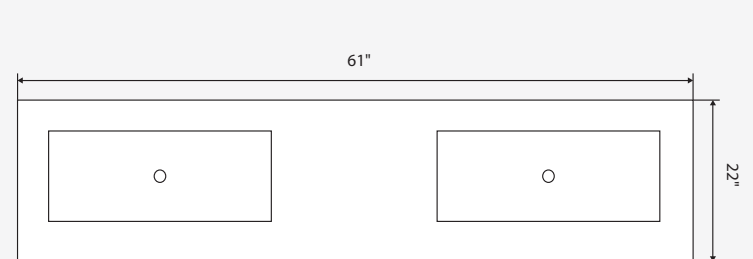

**DIMENSIONS**

Vanity

- Width: 60 3/8"
- Depth: 21 7/8"
- Height: 33 3/8"

Countertop

- Width: 61"
- Depth: 22"
- Height: 7/8"

**Available Finishes**

- White
- Light Grey

FRONT VIEW

60 3/8"

TOP VIEW

Dimensions of fixtures are approximate and may vary  $\pm$  6mm (1/4"). Structure measurements must be verified against the unit to ensure proper fit.