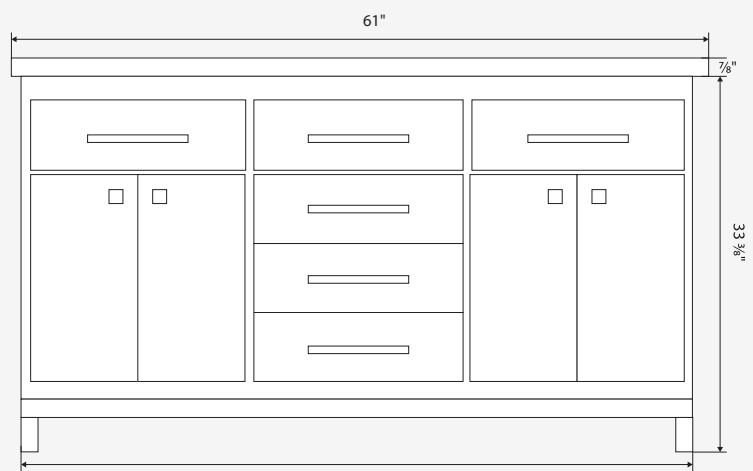

**DIMENSIONS**

Vanity

- Width: 60 3/8"
- Depth: 21 7/8"
- Height: 33 3/8"

Countertop

- Width: 61"
- Depth: 22"
- Height: 7/8"

**Available Finishes**

- White
- Light Grey

FRONT VIEW

60 3/8"

TOP VIEW

Dimensions of fixtures are approximate and may vary  $\pm$  6mm (1/4"). Structure measurements must be verified against the unit to ensure proper fit.