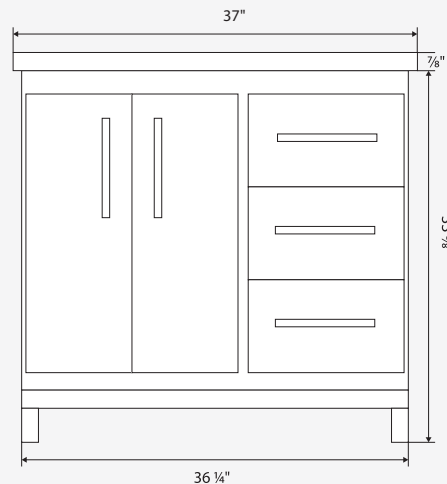

DIMENSIONS

Vanity

- Width: 36 1/4"
- Depth: 21 7/8"
- Height: 33 3/8"

Countertop

- Width: 37"
- Depth: 22"
- Height: 7/8"

Available Finishes

- White
- Light Grey
- Navy

FRONT VIEW

TOP VIEW

Dimensions of fixtures are approximate and may vary \pm 6mm (1/4"). Structure measurements must be verified against the unit to ensure proper fit.

MADISON37QU