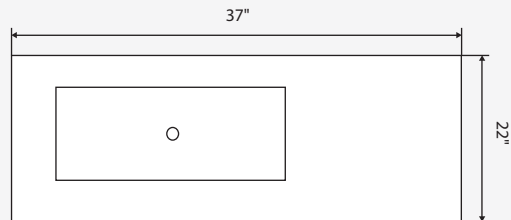

DIMENSIONS

Vanity

- Width: 36 1/4"
- Depth: 21 7/8"
- Height: 33 3/8"

Countertop

- Width: 37"
- Depth: 22"
- Height: 7/8"

Available Finishes

- White
- Light Grey
- Navy

FRONT VIEW

TOP VIEW

Dimensions of fixtures are approximate and may vary \pm 6mm (1/4"). Structure measurements must be verified against the unit to ensure proper fit.

MADISON37QU