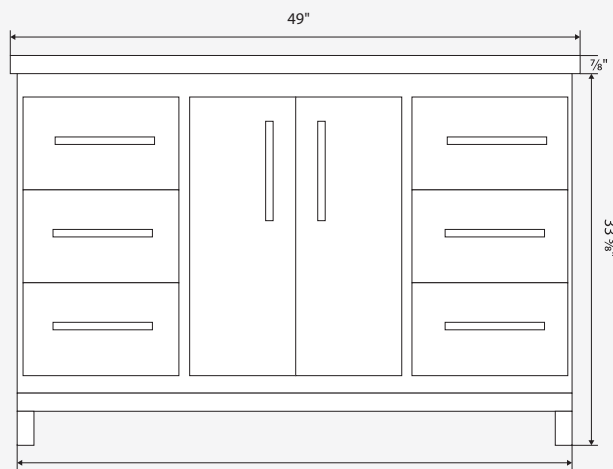

DIMENSIONS

Vanity

- Width: 48 1/2"
- Depth: 21 7/8"
- Height: 33 3/8"

Countertop

- Width: 49"
- Depth: 22"
- Height: 7/8"

Available Finishes

- White
- Light Grey

FRONT VIEW

TOP VIEW

Dimensions of fixtures are approximate and may vary \pm 6mm (1/4"). Structure measurements must be verified against the unit to ensure proper fit.

MADISON49QU