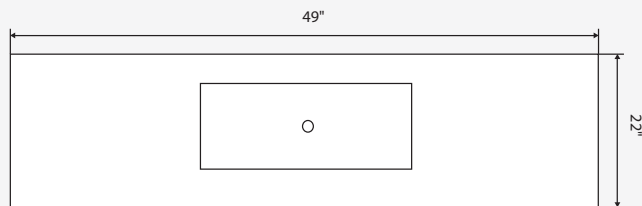

DIMENSIONS

Vanity

- Width: 48 1/2"
- Depth: 21 7/8"
- Height: 33 3/8"

Countertop

- Width: 49"
- Depth: 22"
- Height: 7/8"

Available Finishes

- White
- Light Grey

FRONT VIEW

TOP VIEW

Dimensions of fixtures are approximate and may vary \pm 6mm (1/4"). Structure measurements must be verified against the unit to ensure proper fit.

MADISON49QU