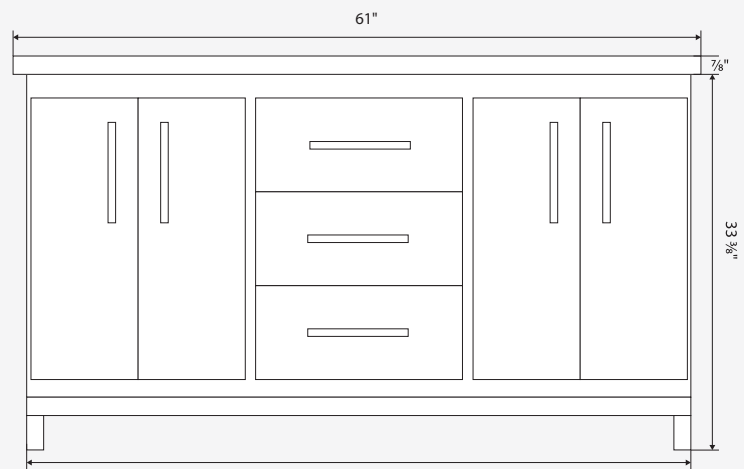

DIMENSIONS

Vanity

- Width: 60 3/8"
- Depth: 21 7/8"
- Height: 33 3/8"

Double Countertop

- Width: 61"
- Depth: 22"
- Height: 7/8"

Available Finishes

- White
- Light Grey
- Navy

FRONT VIEW

TOP VIEW

Dimensions of fixtures are approximate and may vary $\pm 6\text{mm}$ (1/4"). Structure measurements must be verified against the unit to ensure proper fit.

MADISON60DQU