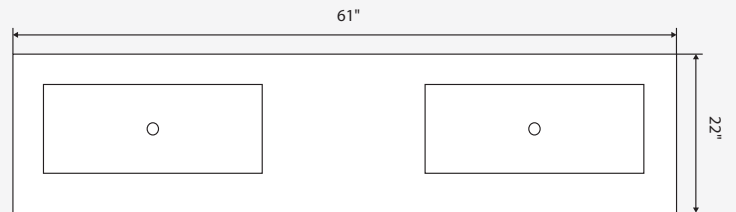

DIMENSIONS

Vanity

- Width: 60 3/8"
- Depth: 21 7/8"
- Height: 33 3/8"

Double Countertop

- Width: 61"
- Depth: 22"
- Height: 7/8"

Available Finishes

- White
- Light Grey
- Navy

FRONT VIEW

TOP VIEW

Dimensions of fixtures are approximate and may vary $\pm 6\text{mm}$ (1/4"). Structure measurements must be verified against the unit to ensure proper fit.

MADISON60DQU