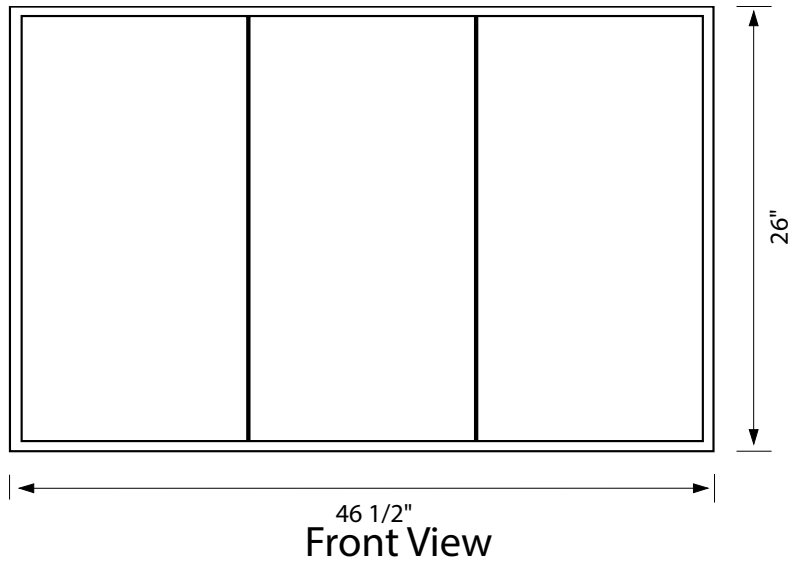

L. 6 1/4" x W. 56 3/4" x H. 26"

FEATURES

- » 56 3/4" x 26"
- » Melamine Construction
- » Available in three colours
- »
- »

ADDITIONAL NOTES

»

REQUIRED FOR INSTALLATION

»

Dimensions of fixtures are approximate and may vary $\pm 6\text{mm}$ (1/4"). Structure measurements must be verified against the unit to ensure proper fit.