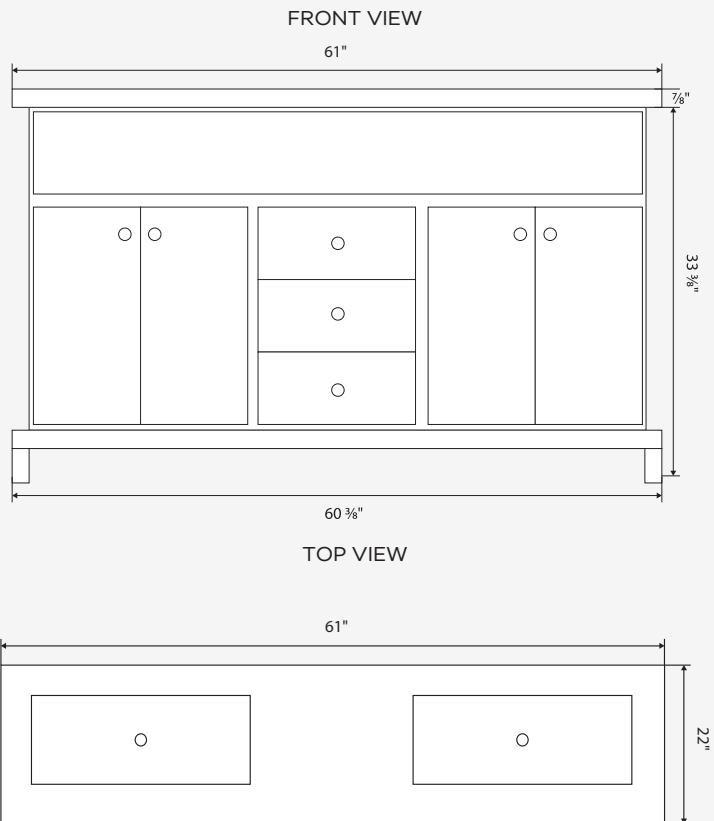

SERIES

Riverfield

DESCRIPTION

Bathroom Vanity

- Highly water-resistant low V.O.C. sealed finish
- Deep Doweled Draws with Side Mounted Drawer Slides
- Soft Close Door
- Solid Wood Construction
- CUPC UPC Certified Faucet Options
- Available in Two Colours
- Four Doors, Three Drawers

DIMENSIONS

Vanity

- Width: 60 3/8"
- Depth: 21 7/8"
- Height: 33 3/8"

Double Countertop

- Width: 61"
- Depth: 22"
- Height: 7/8"

Available Finishes

- White
- Light Grey

Dimensions of fixtures are approximate and may vary \pm 6mm (1/4"). Structure measurements must be verified against the unit to ensure proper fit.