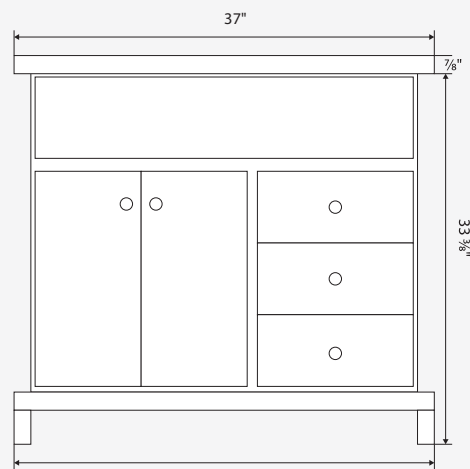

**DIMENSIONS**

Vanity

- Width: 36 1/4"
- Depth: 21 7/8"
- Height: 33 3/8"

Countertop

- Width: 37"
- Depth: 22"
- Height: 7/8"

**Available Finishes**

- White
- Light Grey

FRONT VIEW

TOP VIEW

Dimensions of fixtures are approximate and may vary  $\pm$  6mm (1/4"). Structure measurements must be verified against the unit to ensure proper fit.

**RIVERFIL37QU**