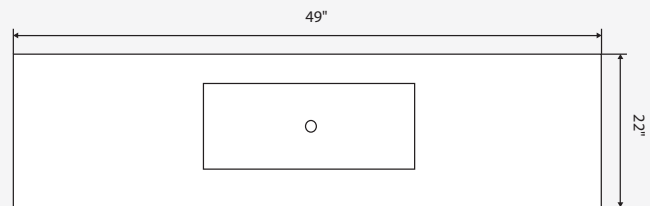

**DIMENSIONS**

Vanity

- Width: 48 1/2"
- Depth: 21 7/8"
- Height: 33 3/8"

Countertop

- Width: 49"
- Depth: 22"
- Height: 7/8"

**Available Finishes**

- White
- Light Grey

FRONT VIEW

TOP VIEW

Dimensions of fixtures are approximate and may vary  $\pm 6\text{mm}$  (1/4"). Structure measurements must be verified against the unit to ensure proper fit.