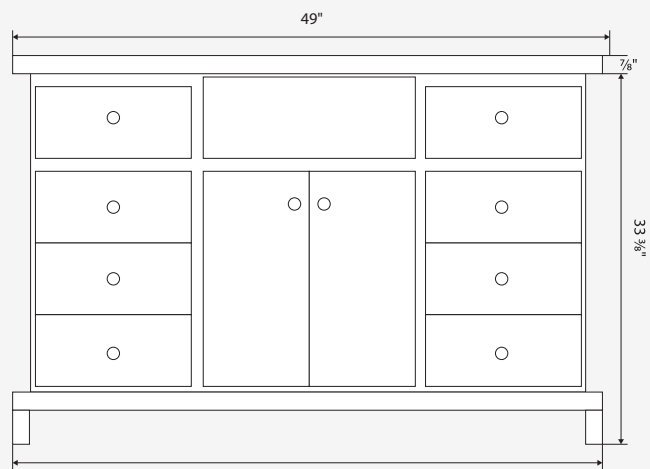

**DIMENSIONS**

Vanity

- Width: 48 1/2"
- Depth: 21 7/8"
- Height: 33 3/8"

Countertop

- Width: 49"
- Depth: 22"
- Height: 7/8"

**Available Finishes**

- White
- Light Grey

FRONT VIEW

TOP VIEW

Dimensions of fixtures are approximate and may vary  $\pm 6\text{mm}$  (1/4"). Structure measurements must be verified against the unit to ensure proper fit.