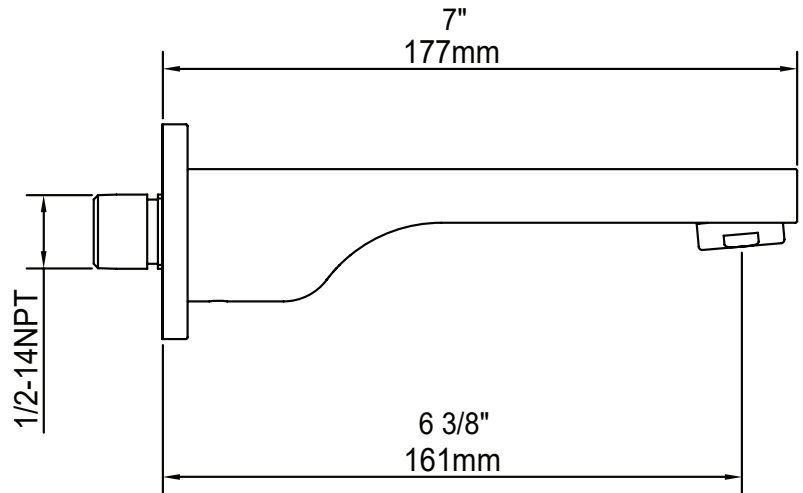

KILANI

Spout

USC4310

DESCRIPTION

- Square Design

AVAILABLE FINISHES

- Chrome
- Matte Black

ADDITIONAL NOTES

- Includes (1/2 G | 1/2" NPT) Nipple

Dimensions of fixtures are approximate and may vary  $\pm 6\text{mm}$  (1/4"). Structure measurements must be verified against the unit to ensure proper fit.