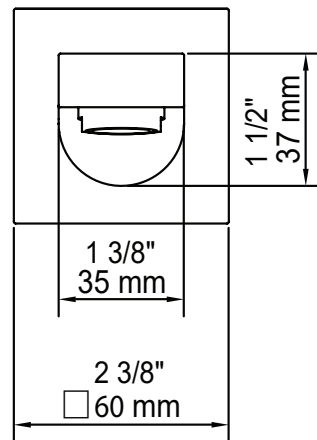

KILANI

Spout

USC4310

DESCRIPTION

- Square Design

AVAILABLE FINISHES

- Chrome
- Matte Black

ADDITIONAL NOTES

- Includes (1/2 G | 1/2" NPT) Nipple

Dimensions of fixtures are approximate and may vary  $\pm 6\text{mm}$  (1/4"). Structure measurements must be verified against the unit to ensure proper fit.