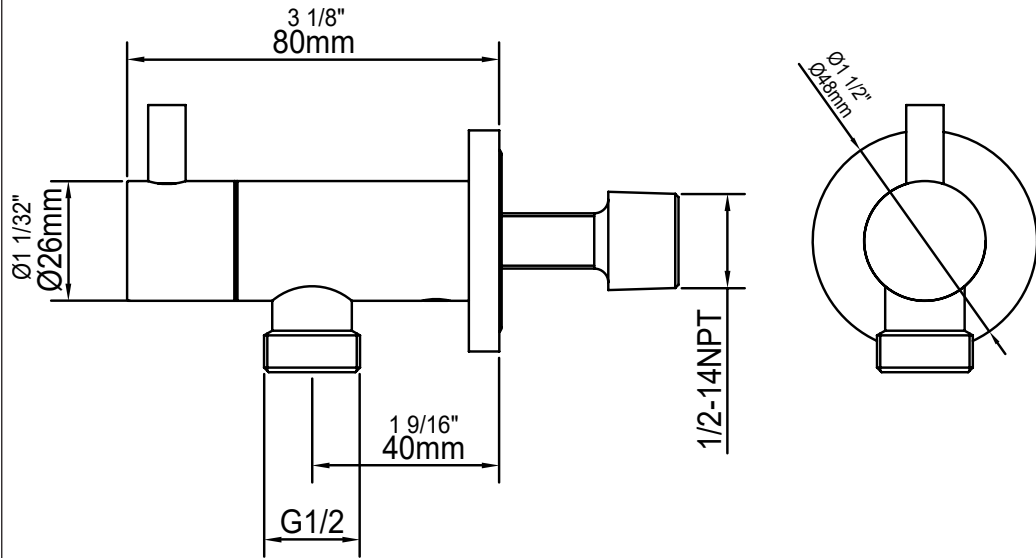

UNITY

Wall Union

USC543

DESCRIPTION

- Round Design

AVAILABLE FINISHES

- Chrome
- Matte Black

ADDITIONAL NOTES

- Includes (1/2 G | 1/2" NPT) Nipple

Dimensions of fixtures are approximate and may vary $\pm 6\text{mm}$ (1/4"). Structure measurements must be verified against the unit to ensure proper fit.